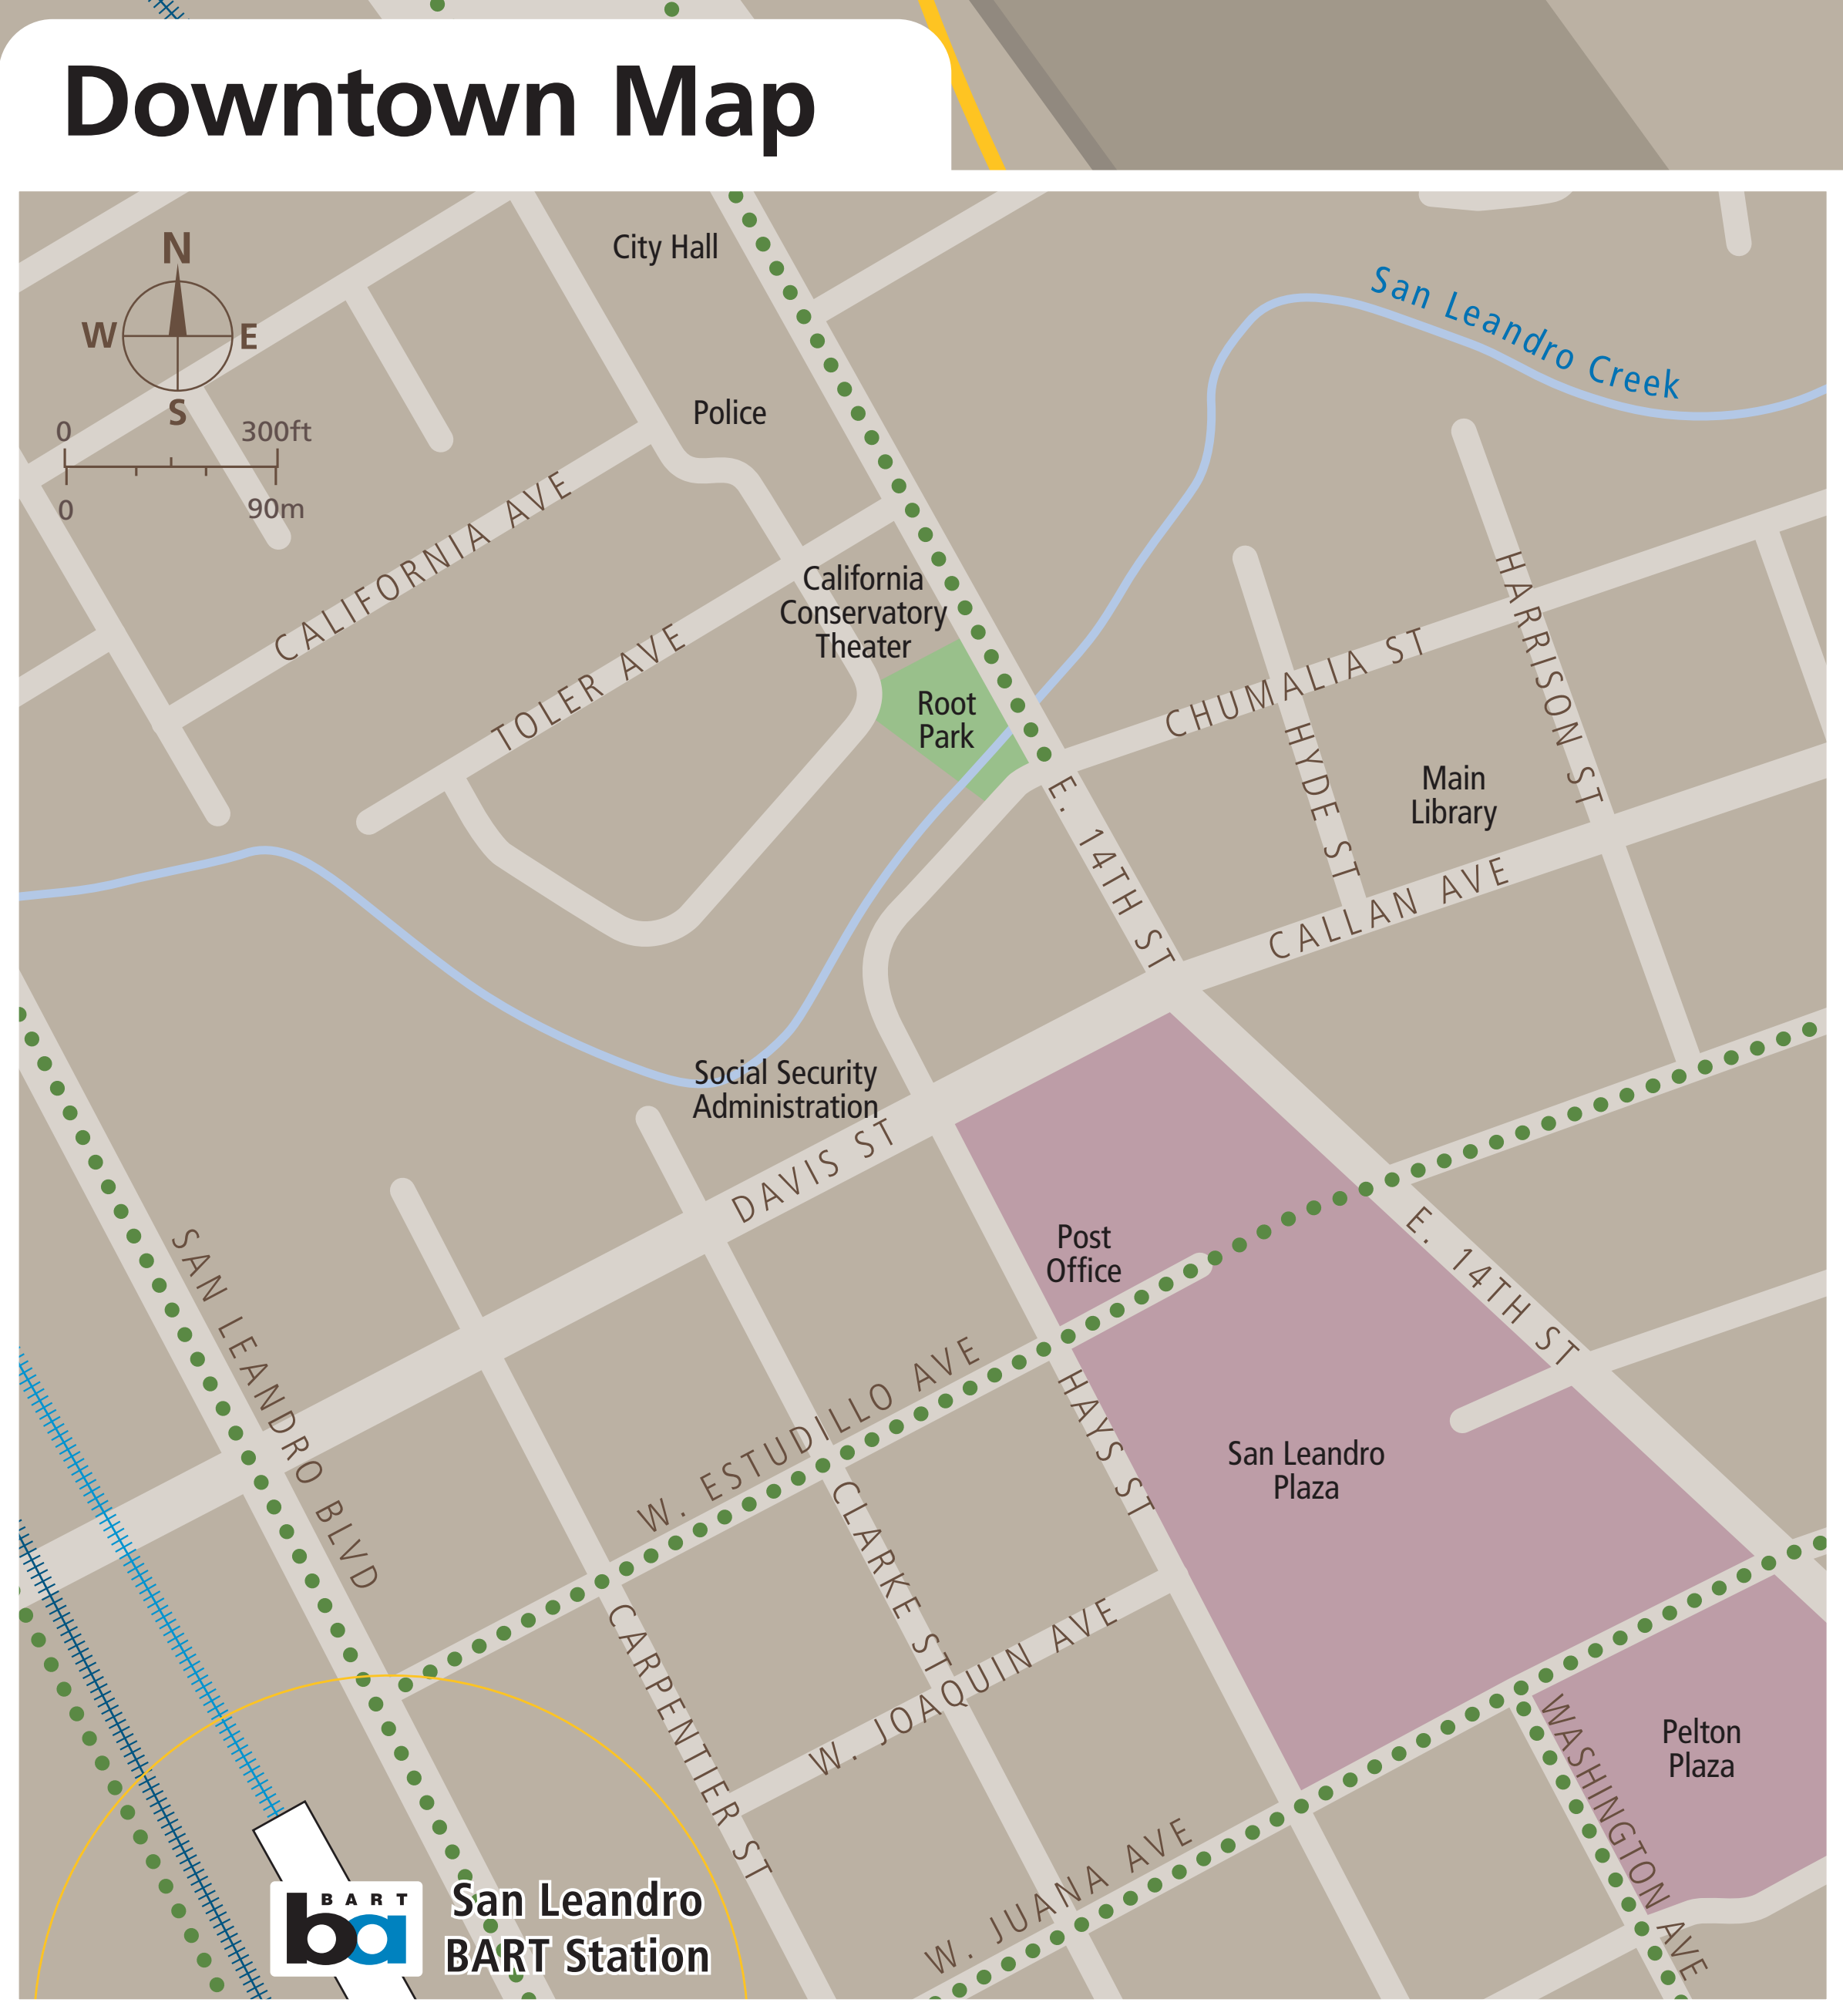

Transit Stops

Paradas del tránsito

公車站地圖

Transit Information

San Leandro Station

San Leandro

Map Key

- You Are Here
- 3-Minute Walk
  500ft/150m Radius
- Transit Information
- BART Train
- Bus
- Transit Stop
- Bicycle Lockers
- Bicycle Parking
- Bicycle Routes
- Elevator
- Escalator
- Parking
- Passenger Pick-up/Drop-off
- Restrooms
- Stairs
- Station Agent Booth
- Taxi Stand
- Ticket Vending:
  - Clipper/BART Tickets
  - Addfare
  - Wheelchair Accessible

Transit Lines

- AC Transit Buses
- **Local Bus Lines**
  - 1T Downtown Oakland
  - 10 Bay Fair BART & Hayward BART
  - 28 Hayward BART
  - 34 Foothill Square
  - 34 Hayward BART
  - 35 Foothill Square
  - 35 Bay Fair BART
- **All Nighter Bus Lines (Approx. 1 am–5 am)**
  - 801 Fremont BART
- LINKS Shuttle (free)
  - NL North Loop
  - SL South Loop
- FLEX Shuttle (enrollment required)
- Shuttle North Route

511 SF Bay
Call 511 | 511.org