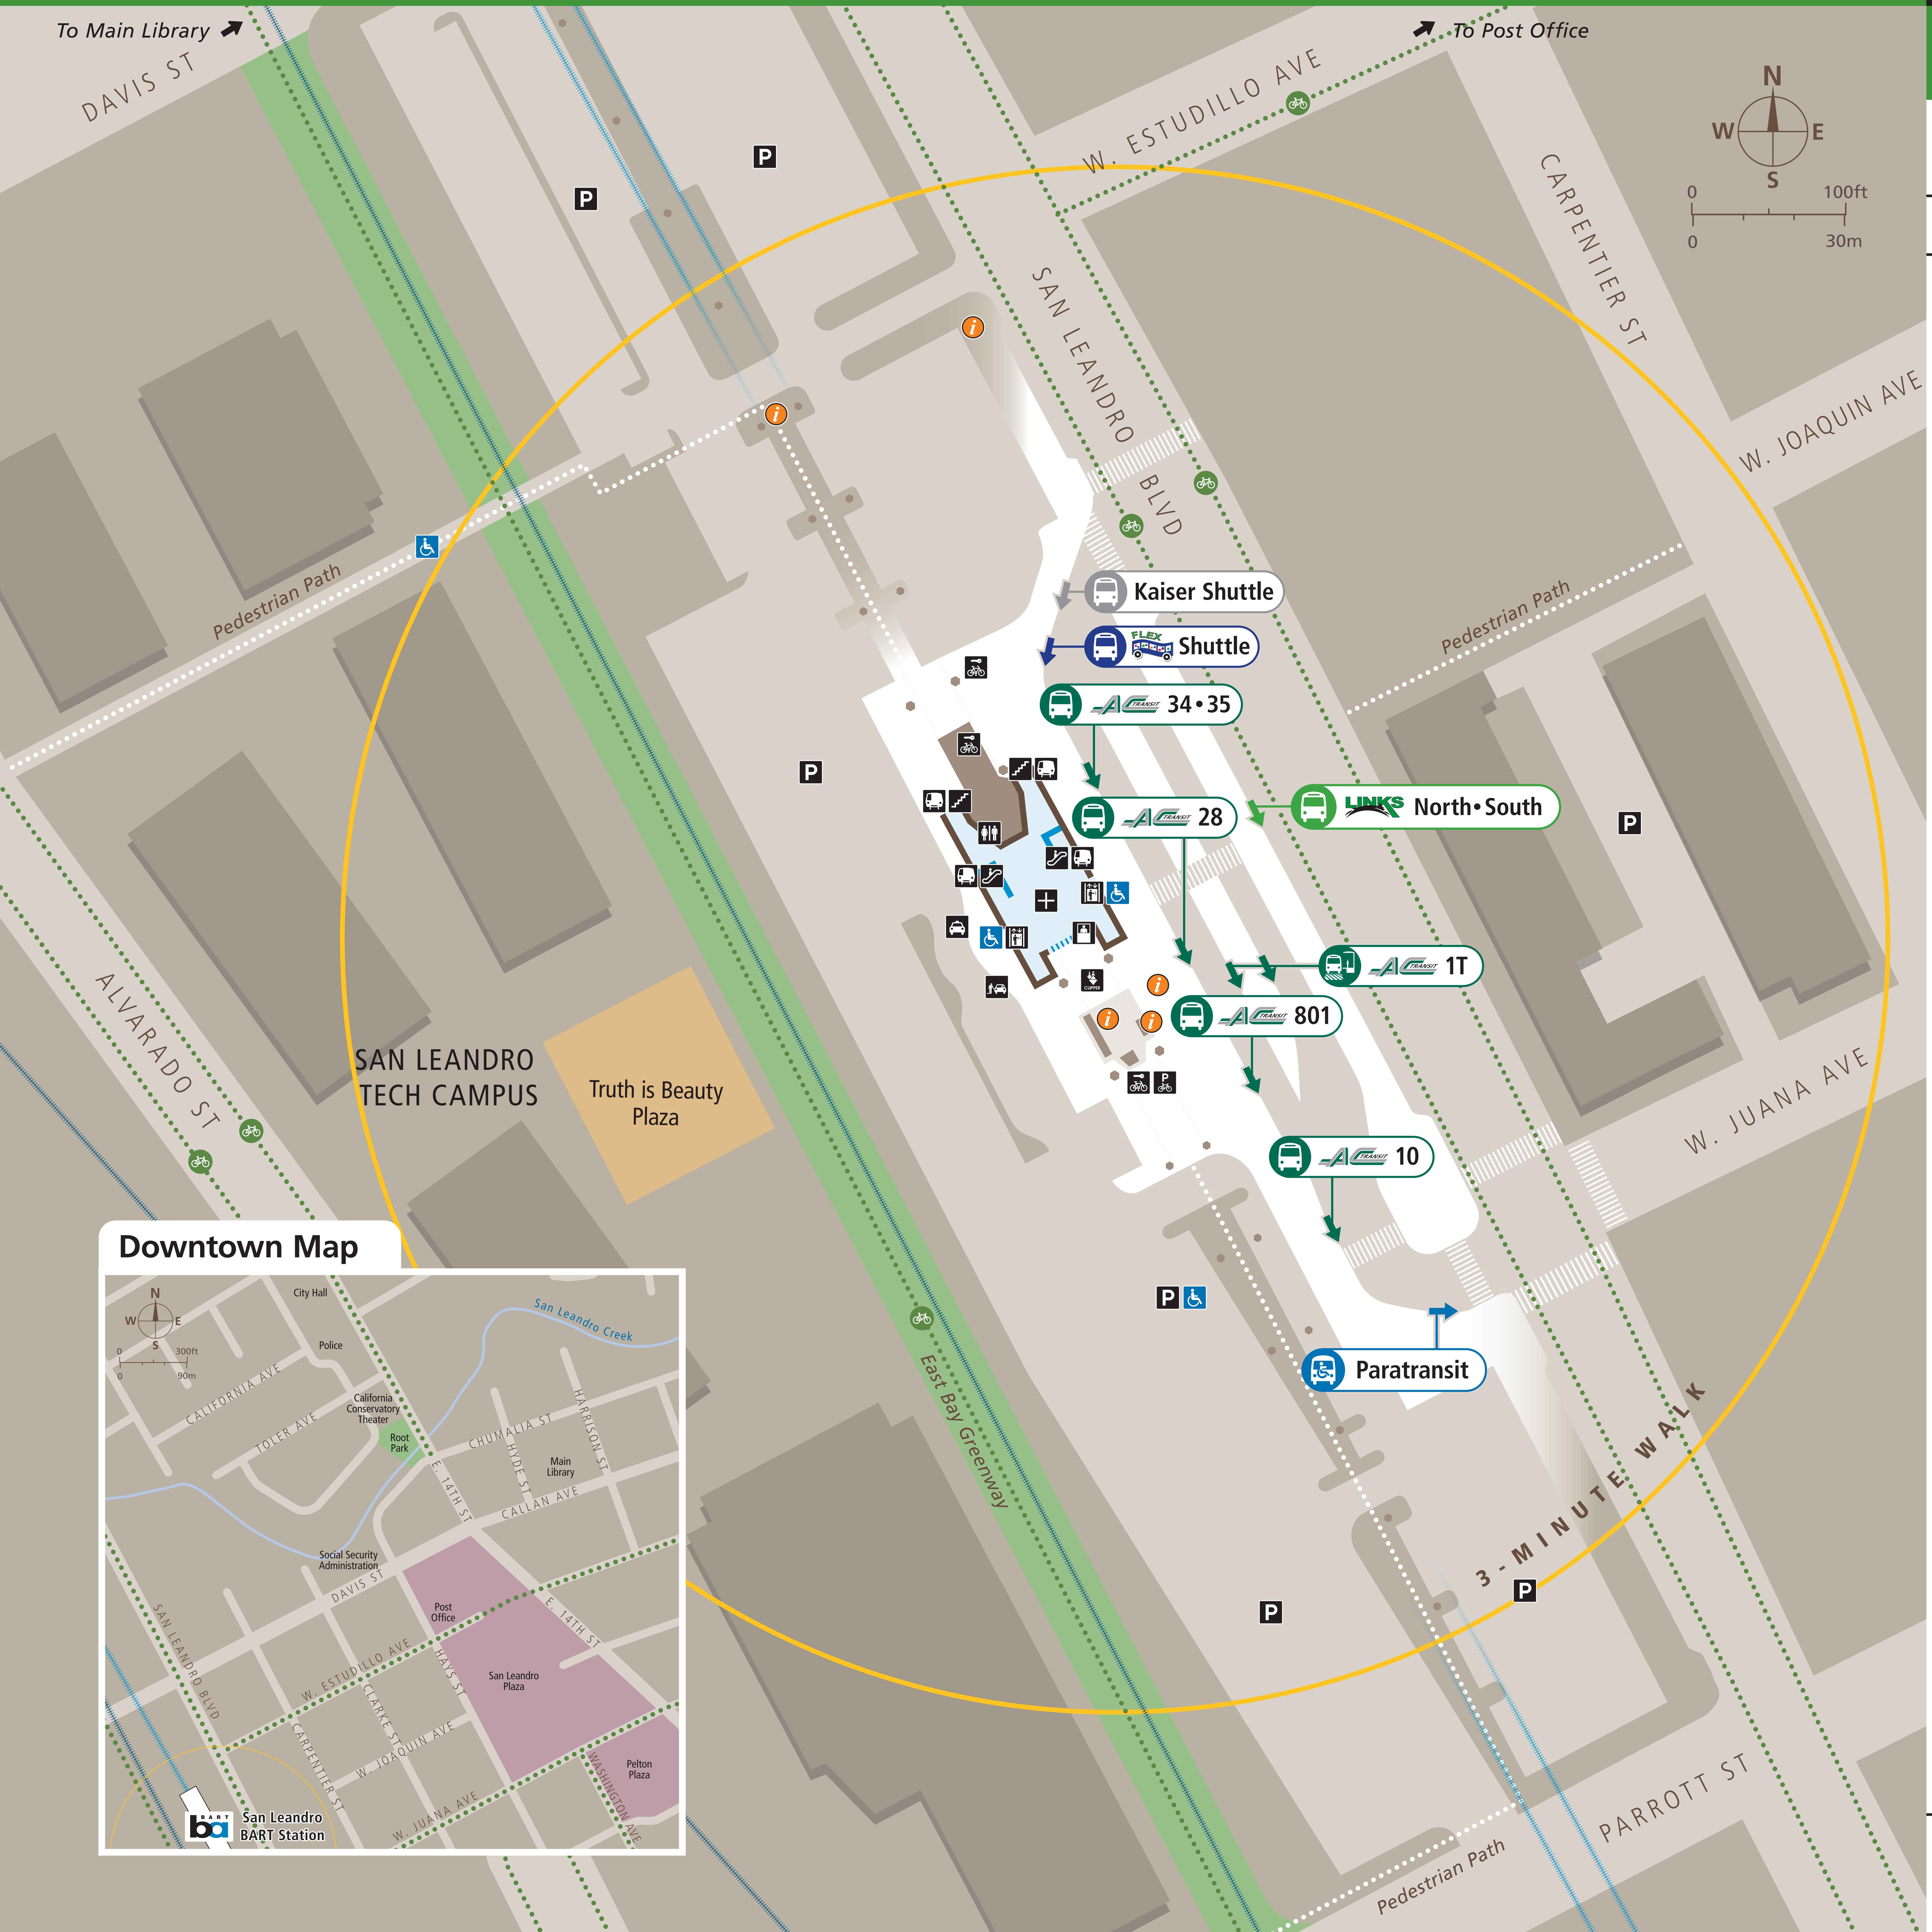

Transit Stops

Paradas del tránsito

公車站地圖

Transit Information

San Leandro Station

San Leandro

Map Key

- You Are Here
- 3-Minute Walk
  500ft/150m Radius
- Transit Information
- BART Train
- Bus
- Transit Stop
- Bicycle Lockers
- Bicycle Parking
- Bicycle Routes
- Elevator
- Escalator
- Parking
- Passenger Pick-up/Drop-off
- Restrooms
- Stairs
- Station Agent Booth
- Taxi Stand
- Ticket Vending:
  - Clipper/BART Tickets
  - Addfare
  - Wheelchair Accessible

Transit Lines

- AC Transit Buses
- **Local Bus Lines**
  - 1T Downtown Oakland
  - 10 Bay Fair BART & Hayward BART
  - 28 Hayward BART
  - 34 Foothill Square
  - 34 Hayward BART
  - 35 Foothill Square
  - 35 Bay Fair BART
- **All Nighter Bus Lines (Approx. 1 am–5 am)**
  - 801 Fremont BART
- LINKS Shuttle (free)
  - NL North Loop
  - SL South Loop
- FLEX Shuttle (enrollment required)
- Shuttle North Route

511 SF Bay
Call 511 | 511.org